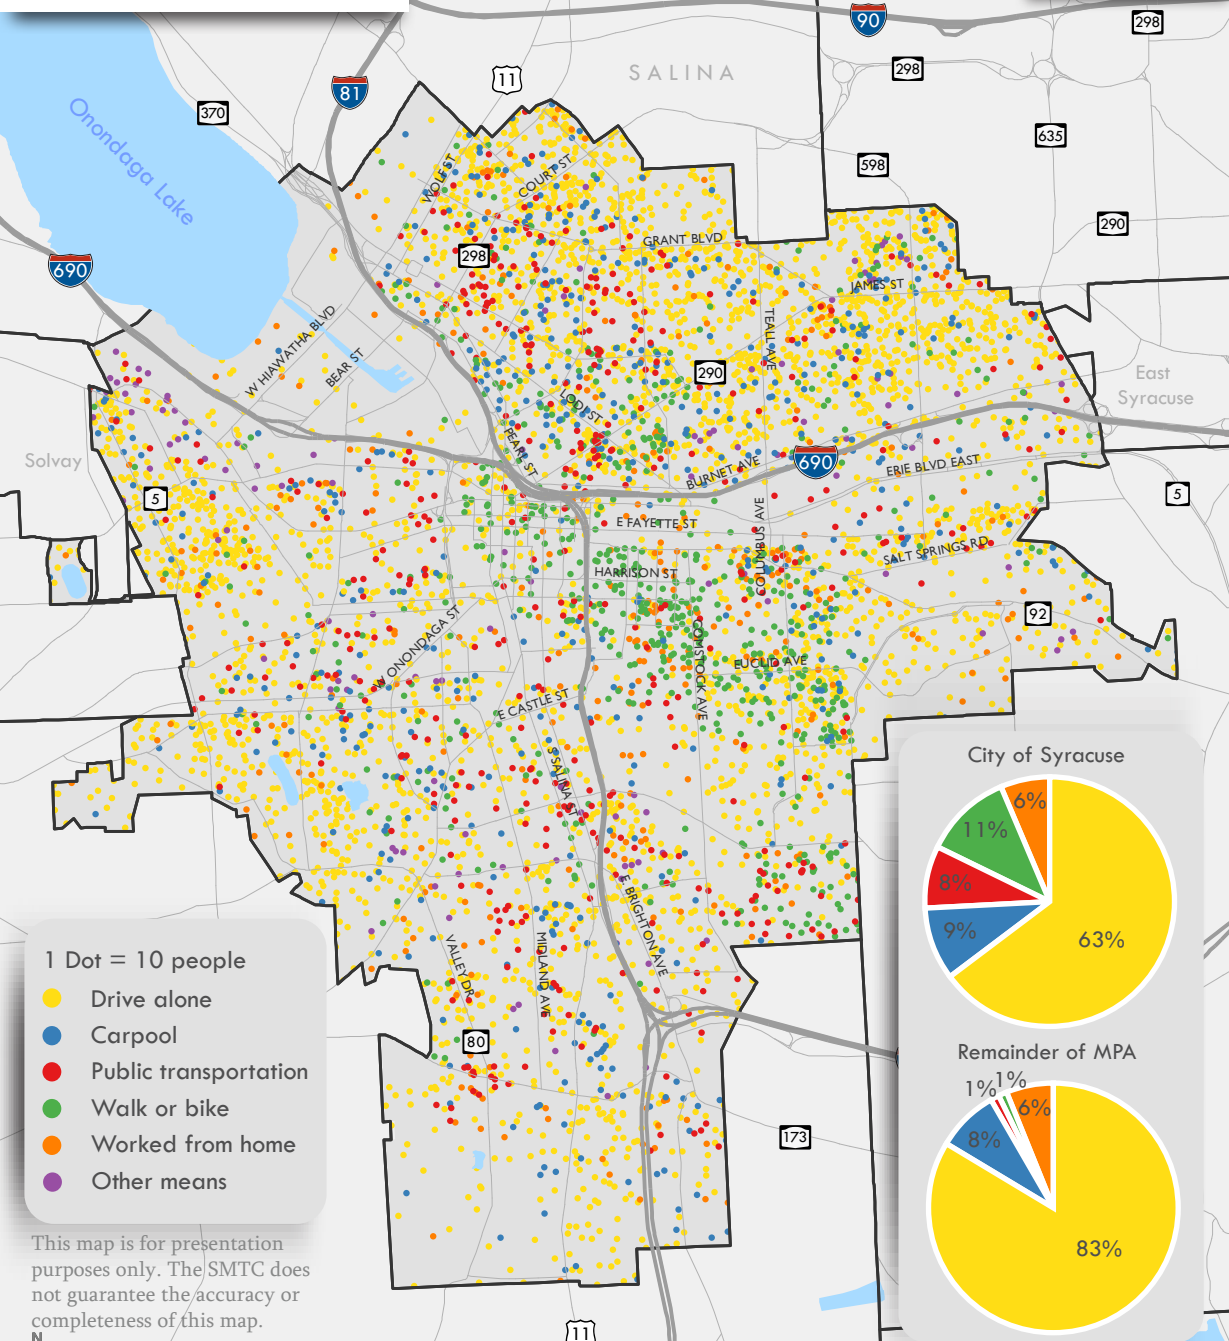

How We Get to Work

- 1 Dot = 10 people
- Drive alone
 - Carpool
 - Public transportation
 - Walk or bike
 - Worked from home
 - Other means

This map is for presentation purposes only. The SMTC does not guarantee the accuracy or completeness of this map.