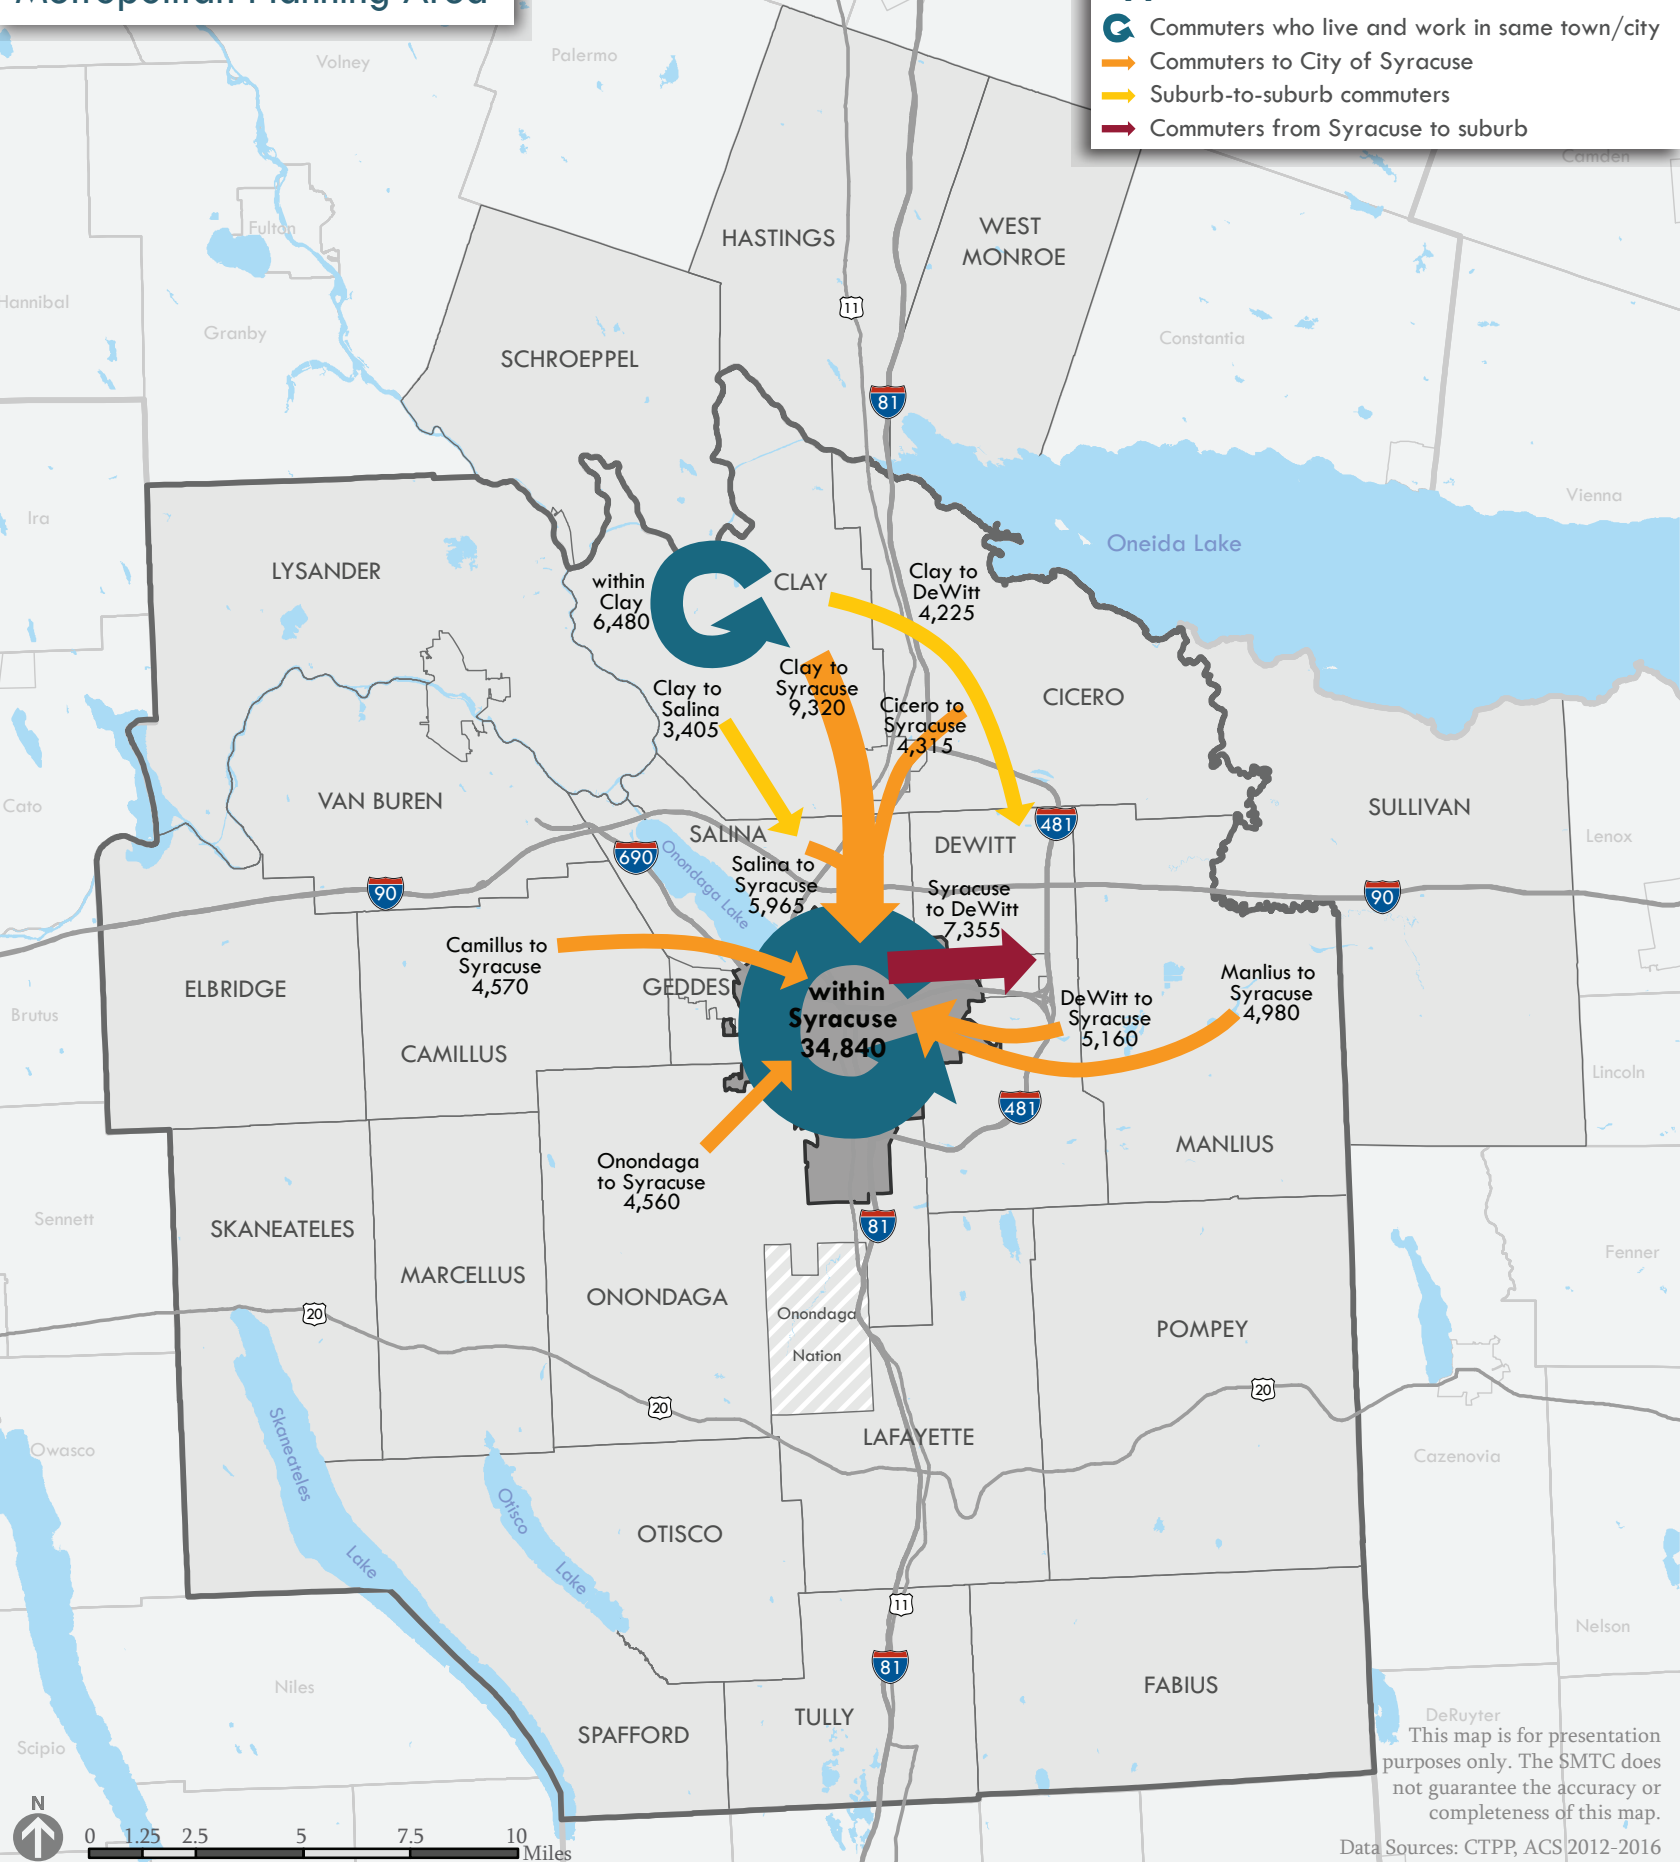

# Metropolitan Planning Area

## Type of Commuter Flow

-  Commuters who live and work in same town/city
-  Commuters to City of Syracuse
-  Suburb-to-suburb commuters
-  Commuters from Syracuse to suburb

DeRuyter  
This map is for presentation purposes only. The SMTCC does not guarantee the accuracy or completeness of this map.

Data Sources: CTPP, ACS 2012-2016